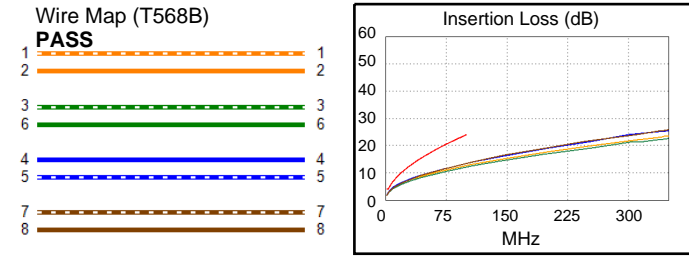

**Cable ID/ Test ID: PCF5-10CC-3000-S-001**

**Test Limit: ISO11801 Channel Class D**  
Limits Version: V7.11  
Date / Time: 2026/01/27 12:38:28  
Operator: Lanberg  
**Headroom 4.1 dB (NEXT 4,5-7,8)**  
Cable Type: Cat 5e F/UTP  
NVP: 69.0%

Length (m), Limit 100.0	[Pair 3,6]	29.8
Prop. Delay (ns), Limit 555	[Pair 1,2]	147
Delay Skew (ns), Limit 50	[Pair 1,2]	3
Resistance (ohms), Limit 25.00	[Pair 7,8]	21.44
Insertion Loss Margin (dB)	[Pair 4,5]	10.7
Frequency (MHz)	[Pair 4,5]	100.0
Limit (dB)	[Pair 4,5]	24.0