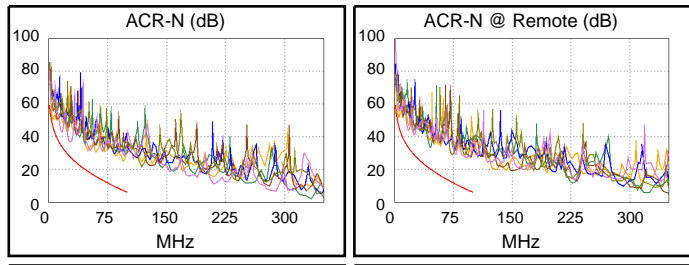

PASS	MAIN	SR	MAIN	SR
Worst Pair	1,2	3,6	4,5	1,2
RL (dB)	6.2	5.6	6.8	9.6
Freq. (MHz)	4.6	4.5	84.8	88.8
Limit (dB)	17.0	17.0	10.7	10.5