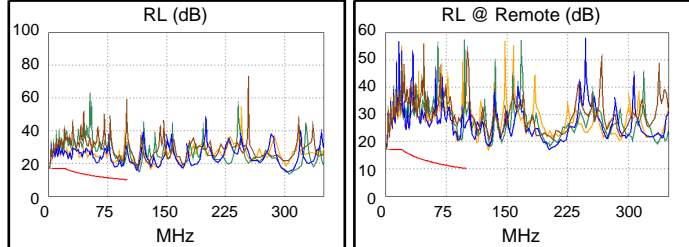

Compliant Network Standards:
10BASE-T   100BASE-TX   100BASE-T4
1000BASE-T   2.5GBASE-T   ATM-25
ATM-51   ATM-155   100VG-AnyLan
TR-4   TR-16 Active   TR-16 Passive