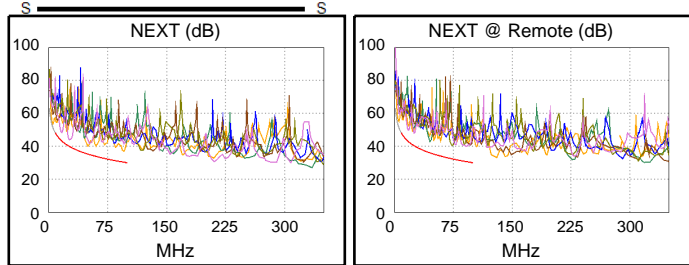

PASS	MAIN	SR	MAIN	SR
Worst Pair	3,6-1,2	3,6-1,2	3,6-1,2	3,6-1,2
ACR-F (dB)	20.9	20.5	21.0	20.9
Freq. (MHz)	92.8	83.5	93.8	94.5
Limit (dB)	18.1	19.0	18.0	17.9
Worst Pair	4,5	1,2	4,5	1,2
PS ACR-F (dB)	21.2	22.3	21.2	22.3
Freq. (MHz)	97.5	94.5	97.5	94.5
Limit (dB)	14.6	14.9	14.6	14.9