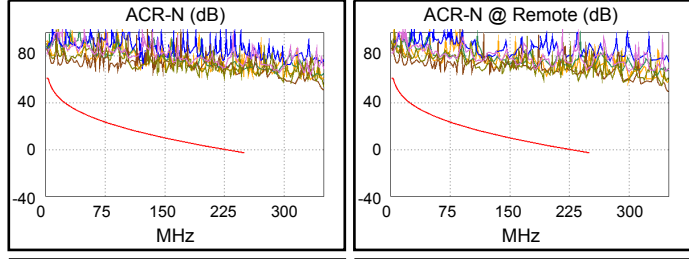

Worst Case Margin		Worst Case Value	
PASS	MAIN	SR	MAIN	SR
Worst Pair	1,2	1,2	1,2	1,2
RL (dB)	14.7	14.5	14.7	14.5
Freq. (MHz)	116.0	120.5	116.0	120.5
Limit (dB)	11.4	11.2	11.4	11.2