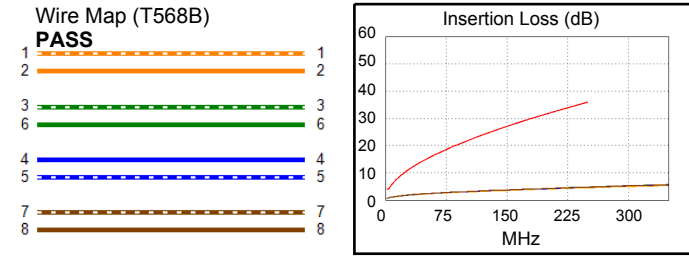

Cable ID: PCF6-10CU-1000

Test Limit: ISO11801 Channel Class E
Limits Version: V7.9
Date / Time: 08/08/2025 10:03:37 AM
Operator: QC
Headroom 29.0 dB (NEXT 3,6-7,8)
Cable Type: *cat 6 S/FTP*
NVP: 76.0%

Main: Versiv
S/N: 1824298
Software Version: V6.11 Build 2
Calibration Date: 12/27/2024
Adapter: DSX-8000 (DSX-CHA804)
S/N: 22211877

Test Summary: PASS

Remote: Versiv
S/N: 1820302
Software Version: V6.11 Build 2
Calibration Date: 12/27/2024
Adapter: DSX-8000R (DSX-CHA804)
S/N: 22211865

Length (ft), Limit 328	[Pair 1,2]	34
Prop. Delay (ns), Limit 555	[Pair 3,6]	47
Delay Skew (ns), Limit 50	[Pair 3,6]	1
Resistance (ohms), Limit 25.00	[Pair 7,8]	4.00
Insertion Loss Margin (dB)	[Pair 3,6]	31.1
Frequency (MHz)	[Pair 3,6]	250.0
Limit (dB)	[Pair 3,6]	35.9