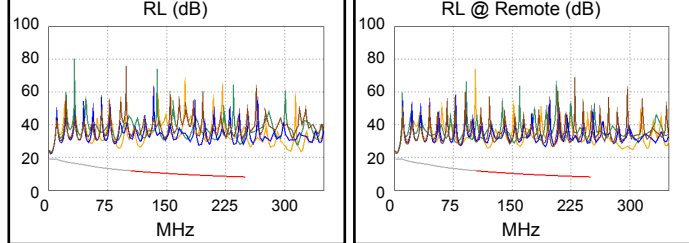

Compliant Network Standards:
10BASE-T   100BASE-T4
1000BASE-T   2.5GBASE-T   5GBASE-T
ATM-25   ATM-51   ATM-155
100VG-AnyLan   TR-4   TR-16 Active
TR-16 Passive