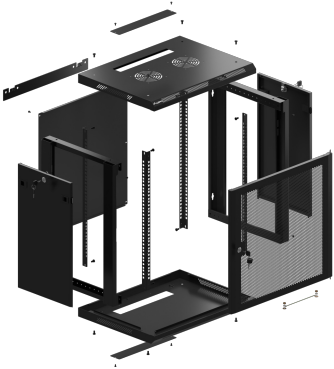

**WF01-6412-23B**

# 19" RACKMOUNT CABINET

## PRODUCT FEATURES:

- Made of high quality steel
- Designed for self-assembly (FLAT PACK)
- Numbered vertical mounting rails
- Optional mounting of casters
- Wall mounting bracket included

## PRODUCT SPECIFICATION:

Type of cabinet	Wall mount
Size	19"
ICT height	12 U
Working depth	355 mm
Front door type	Perforation
Maximum static load	60 kg
Thermostat	No
LCD panel	No
RAL color	RAL9004
Weatherproof rating	IP20
Front door thickness	1,5 mm
Upper & lower panel thickness	1,2 mm
Side panel thickness	1 mm
Mounting rails thickness	1,5 mm
Frame thickness	1,2 mm
Other elements sheet thickness	1,2 mm
Depth	450 mm
Width	600 mm
Height	640 mm
Weight	21 kg
Standard	ANSI/EIA RS-310-D, DIN 41491/PART 1, DIN 41494/PART 7, ETSI, IEC297-2:1982
Grounding Details	Front door, Bottom panel
Included Accessories	User guide, Grounding cable, M6 screws, Mounting bracket, Front lock, Side locks, Set of assembly elements