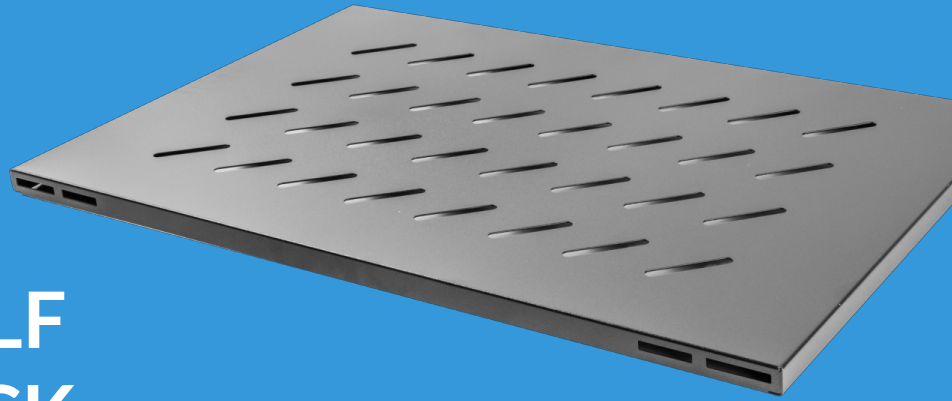

AK-1015-B

19" FIXED SHELF FOR OPEN RACK

**PRODUCT FEATURES:**

- CAPACITY UP TO 120KG

PRODUCT SPECIFICATION:

Size	19"
ICT Height	1 U
Maximum static load	120 kg
Material	Metal
Colour	Black
Weight	2,8 kg
Depth	580 mm
Width	480,5 mm
Height	21,5 mm
Required amount of screws	4
Type	Shelf