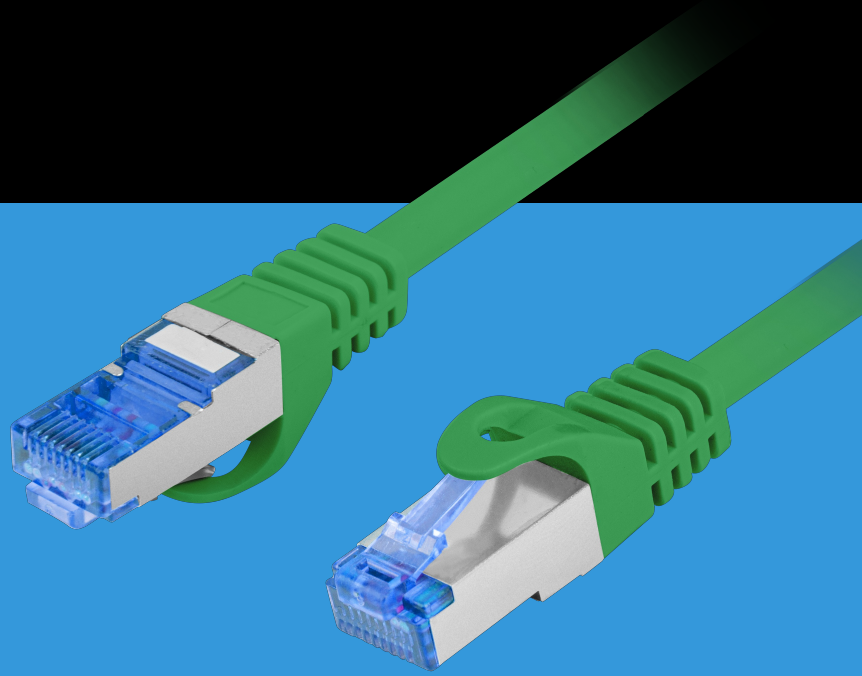

PCF6A-10CC-0025-G

PATCH CABLE CAT.6A

PRODUCT FEATURES:

- S/FTP shielding type – Aluminium braid on wire and each pair foiled additionally
- The coating is made of low-smoke and Halogen-free materials (LSZH)
- Category compliance confirmed by Fluke tester
- Stranded wires made from CCA

PRODUCT SPECIFICATION:

Cable length	25 cm
ICT category	Cat. 6A
Shielding type	S/FTP
Colour	Green
AWG	26
External lagging	6 mm
Maximum operating frequency	up to 500 MHz
Material	Copper plated (CCA)