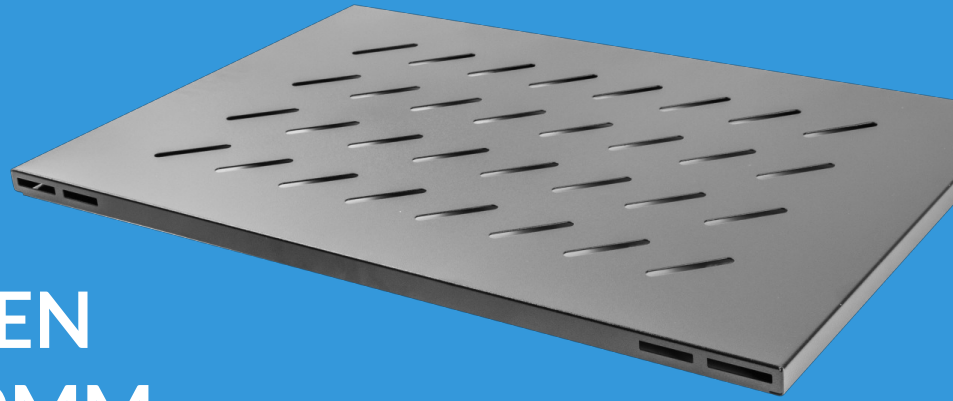

AK-1016-B

# SHELF FOR OPEN RACK 19" 1000MM

## PRODUCT SPECIFICATION:

Type	Shelf
Size	19"
ICT height	1 U
Maximum static load	120 kg
Material	Steel
Colour	Black
Depth	780 mm
Width	480,5 mm
Height	21,5 mm
Weight	4 kg
Required amount of screws	4