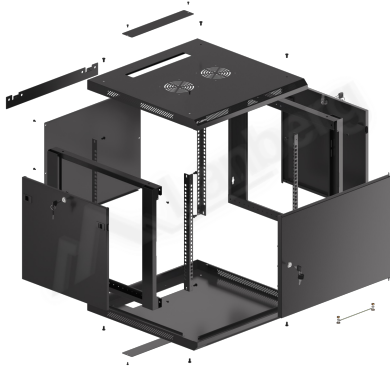

WF01-6609-00B

RACK CABINET 19" WALL-MOUNT

PRODUCT FEATURES:

- Made of high quality rolled steel
- Designed for self-assembly (FLAT PACK)
- Equipped with numbered mounting rails
- Has the ability to mount optional wheels
- Included wall mounting bracket
- Cable entry panel: top and bottom

PRODUCT SPECIFICATION:

Type of cabinet	Wall mount
Size	19"
ICT Height	9 U
Assembly type	Self-assembly
Weatherproof rating	IP20
Working depth	529,5 mm
Standard	ANSI/EIA RS-310-D, DIN 41491/PART 1, DIN 41494/PART 7, ETSI, IEC297-2:1982
Maximum static load	60 kg
Front door types	Metal
Slot amount for fans	2
Colour	Black
Front door thickness	1 mm
Upper & lower panel thickness	1 mm
Side panel thickness	1 mm
Mounting rails thickness	1,5 mm
Other elements sheet thickness	1,2 mm
Depth	600 mm
Weight	23,64 kg
Included Accessories	User guide, Grounding cable, M6 screws, Mounting bracket, Front lock, Side locks, Set of assembly elements